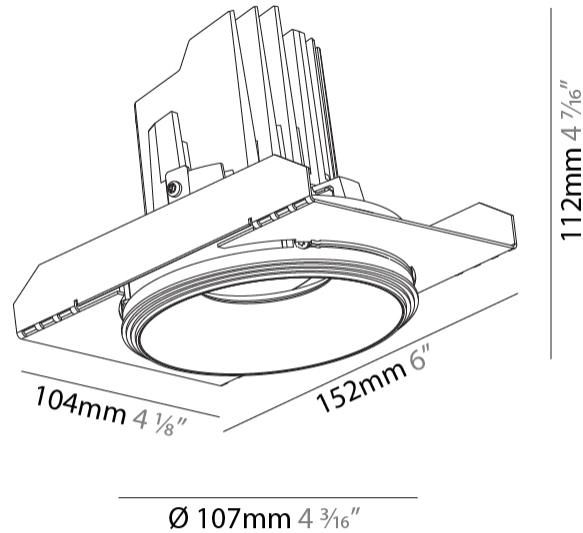

#### PHYSICAL

Shape: Round  
 Diameter (mm): 107  
 Diameter (in): 4 3/16  
 Height (mm): 112  
 Height (in): 4 7/16  
 Ceiling Thickness (mm): 10 / 12.5 / 15 / 25  
 Ceiling Thickness (in): 3/8 or 1/2 or 9/16 or 1  
 Min. Recessing Depth (mm): 130  
 Min. Recessing Depth (in): 5 1/8  
 Light Distribution: Adjustable / Downlight  
 Weight (kg): 0.609  
 Weight (lbs): 1.34  
 Fixture Finish: SSR / BKV / CWI / CRY / HAB / UFT / ITA / RUA / FTG / MYG / LOD / PUS / FRO / FUP / KIA / POP / BLS / SPG / MEY / GOH / GUM / CHC / COM / ABZ / JAG / OBR / MOS / ROR  
 Fixture Material: Aluminum Die Cast  
 Cut-out Measurements:  $\square$  111mm / 4 3/8"  
 Upon Request: Unique Ceiling Thickness

#### OPTICAL

Reflector: 20 / 40 / 60  
 Adjustability: Rotational 355°; Tilt 10°  
 Upon Request: Special Beam Angles

#### RATINGS AND CERTIFICATIONS

Certified By: Certified for North American Standards  
 IP rating: IP20

	111mm 4 3/16"	130mm 5 1/8"	10   12 1/2   15   25mm 3/8"   1/2"   9/16"   1"	10°	355°	
A						

#### PHYSICAL

Shape: Round  
 Diameter (mm): 107  
 Diameter (in): 4 3/16  
 Height (mm): 112  
 Height (in): 4 7/16  
 Ceiling Thickness (mm): 10 / 12.5 / 15  
 Ceiling Thickness (in): 3/8 or 1/2 or 9/16  
 Min. Recessing Depth (mm): 130  
 Min. Recessing Depth (in): 5 1/8  
 Light Distribution: Adjustable / Downlight  
 Weight (kg): 0.435  
 Weight (lbs): 0.96  
 Fixture Finish: SSR / BKV / CWI / CRY / HAB / UFT / ITA / RUA / FTG / MYG / LOD / PUS / FRO / FUP / KIA / POP / BLS / SPG / MEY / GOH / GUM / CHC / COM / ABZ / JAG / OBR / MOS / ROR  
 Fixture Material: Aluminum Die Cast  
 Cut-out Measurements: 98mm / 3 7/8"